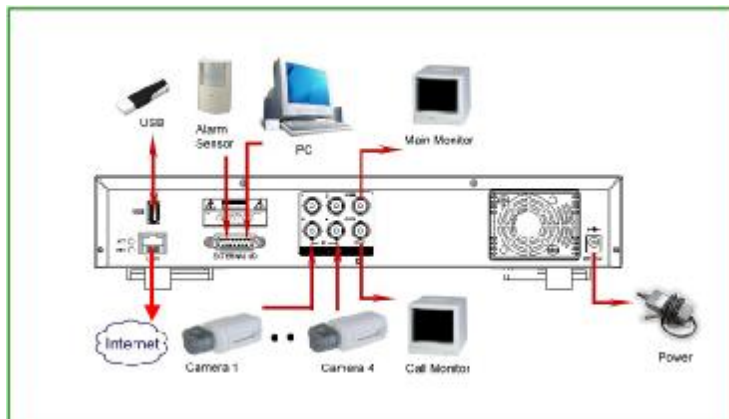

SPECIFICATONS

SYSTEM CONNECTION

Video Format	NTSC/EIA or PAL/CCIR
Hard Disk Storage	IDE type, UDMA 66, supported more than 250 GB HDD
Resolution	720 x 480 pixels <NTSC> , 720x576 pixels <PAL>
Recording Mode	Manual / Alarm / Timer / Motion
Motion Detect Area	16 x 12 targets per camera
USB Interface	1 port. Support USB 1.1 Device
Ethernet	10 Mbps. Support Remote Control and Live view via Ethernet
Motion Detect Sensitivity	16 Levels
Video Loss Detection	Yes
Refresh Rate	120 frames/sec. for NTSC / 100 frames/sec. for PAL
Recording Rate	Up to 30 frames/sec. For NTSC / 25 frames/sec. for PAL
Dwell Time	Programmable (1~24 Sec)
Picture in Picture	Yes (Movable)
Key Lock	Yes
Picture Zoom	2X (Movable)
Camera Title	8 letters
Video Adjustable	Hue/ Color/ Contrast/ Brightness Adjustable
Time Display Format	YY/MM/DD, DD/MM/YY, MM/DD/YY, OFF
Power Source	DC 19V
Power Consumption	<32W
Operation Temperature	10 ~ 40°C
Dimension (mm)	343(W) x 223(L) x 59(H)
Net Weight	2.52 kgs