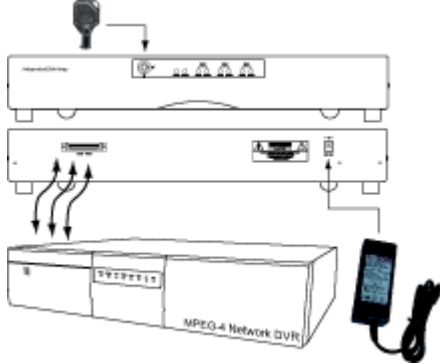

## Independent Disk Array **NEW**

High capacity external hard disk units providing additional storage for longer recording time.

### Accommodates 3 IDE Hard Disk Drives

### Features

- ☐ Huge extended storage capacity
- ☐ Automatic detection when connected to DVR
- ☐ Easy set-up and use
- ☐ System alarm LED light notification
- ☐ High expandability and reliability
- ☐ Accommodates 3 IDE hard disk drives

### Specifications

<b>MODEL</b>	<b>AVC950</b>
<b>Host Port Interface</b>	1 x IDE interface ( with SCSI Cable )
<b>Device Port</b>	N/A
<b>Operation Modes</b>	JBOD (Just A Bundle of Disks) alike
<b>HDD Interface</b>	ATA-6 (T13/1410D REV3) DMA66
<b>Number of HDD Bases</b>	3 (Support all type 3.5" / vendor hard disk drive)
<b>HDD File Transfer Speed</b>	Ultra DMA/100/66/33
<b>Mirror Recording</b>	N/A
<b>Power Supply</b>	19 V
<b>Current Consumption</b>	19 V
<b>Operation Temperature</b>	5 ~ 45° C
<b>Dimension (mm)</b>	432mm (W) x 90mm (H) x 326mm (D)