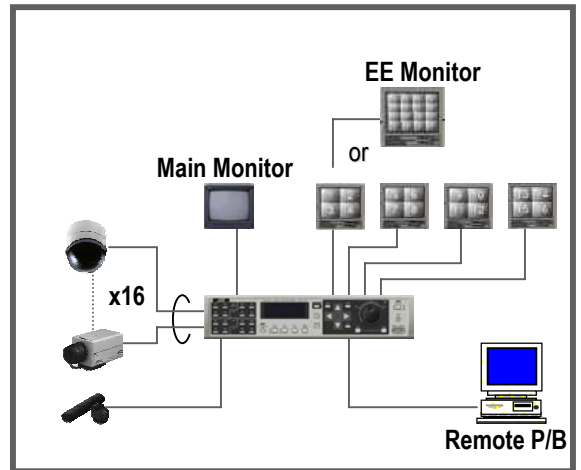

VR-716E

16 channel Digital Video Recorder

FEATURES

- High quality pictures with MPEG-2
- Time lapse and real-time recording
- Recording speed 25IPS/1CAM
- Simultaneous recording and playback
- Easy-to-use front panel design
- Multiple search modes
- Pre & post sensor (event) recording
- Alarm recording
- Remote play back through Ethernet
- Dual RS-232C ports: Remote / UPS

Basic system Connection

SPECIFICATIONS

Video format	PAL	Alarm input	16
Video input	BNC x16	Alarm rec out	1
Video output	Through BNC x16	Alarm reset	1
	EE/PB x3Lines (Front x1, Rear x2)	Ext rec in	1
	EE (4/16) BNC x1	Series rec in	1
	EE (4) BNC x3	Series rec out	1
Compression	MPEG-2 (Conformity)	Warning out	1
Resolution	D1 mode 720x576	Clock reset in	1
	Quad mode 360x288	Clock reset out	1
Audio input	RCA x1 (Line)	Power input	AC220-240V 50/60Hz
Audio output	3Lines (Front x1, Rear x2)	Operating temp.	5 °C to 40 °C
Hard disk	80GBx2	Dimensions(WHD)	(W) 420 x (H) 88 x (D)400 mm
RS-232C	D-sub 9p x2	Weight	Approx 7 kg
SCSI	Mini 64p x1	Rack mountable	yes
LAN	RJ45 x1		